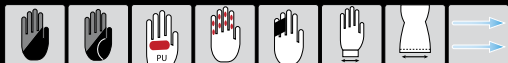

GP PLUS GLOVE

RACING / PERFORMANCE RIDING / SIZE: S-3XL \$ 189.95

PU knuckle and finger sliders for superior impact and abrasion resistance. -- Patented 3rd and 4th finger bridge prevents finger roll and separation during impacts. -- TPR details. -- Internal Schoeller® Keprotec® reinforcements. -- Internal Kevlar® lining. -- Cuff closure with ergonomic TPR end and wrist strap for a secure fit. -- Anatomically designed palm with Clarino® thumb and finger reinforcement for superior grip and feel. -- Overlapped accordion leather on thumb helps provide better flex and freedom of movement. -- External side wrist protector and little finger reinforcement for superior safety. -- Accordion insert on cuff provides excellent adjustment capabilities when worn with the suit or jacket cuff. -- External seam stitching for superior comfort.