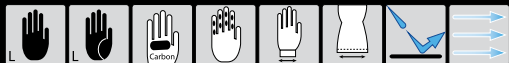

SP-1 GLOVE

PERFORMANCE RIDING / SIZE: S-3XL

\$ 149.95

Strong and supple leather main chassis and palm. -- Palm and outer edge of hand reinforced with Clarino panel. -- Perforated cuff, leather top panel and ventilated finger sidewalls keep the hands cool. -- Molded carbon fiber knuckle and finger sliders provide impact and abrasion protection. -- Anatomical pre-curved fingers. -- Thumb, fingers, top of hand and wrist are padded for impact protection. -- Accordion flex leather paneling on first three fingers, outer thumb circumference and top of wrist. -- Triple adjusting wrist closure with stretch lycra expansion panel for easy glove entry. -- TPR Astars logo on top of wrist, TPR SP1 logo on wrist closure tab.