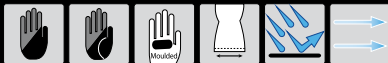

# STELLA SP-8 GLOVE

RACING / PERFORMANCE RIDING / SIZE: XS-XL \$79.95

Long cuff, entry level sport riding glove with comfort and protection specifically designed for the female rider looking for solid knuckle protection and strategically reinforced areas for exceptional safety. -- Sized and shape designed for a woman's hand. -- 0.85mm premium full-grain leather for outstanding abrasion resistance. -- PU knuckle protection. -- EVA foam thumb, wrist and finger padding. -- Stretch Lycra flex panel on wrist for maximum flexibility and comfort. -- Dual cuff closure for personalized fit. -- Fingers are pre-shaped and all seams internal for comfort and exceptional feel. -- Synthetic suede palm with ergonomic reinforcements for improved grip. -- Full length wrist cuff and PU profile around outer wrist for protection. -- Embroidered logos.