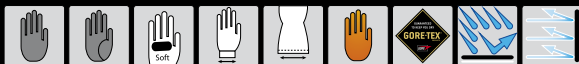

## WR-V GORE-TEX® GLOVE

ROAD RIDING / SIZE: S-3XL

\$ 129.95

Made of soft synthetic suede PU with stamped PU palm and little reinforcements. -- Padded knuckle and palm protection, contoured thumb construction. -- Ultra soft insulated velour lining. -- Triple closure at wrist: thin Velcro® adjuster on top of wrist, wide Velcro® adjustable wrist flap wrapping around outer wrist, wide tab with PU tab end adjusts inner wrist fit. -- Accordion stretch panels on top of fingers and thumb. -- Heat stamped Alpinestars logos on finger and WR-V name on palm and strap. 3D micro injected Astars logo on wrist.